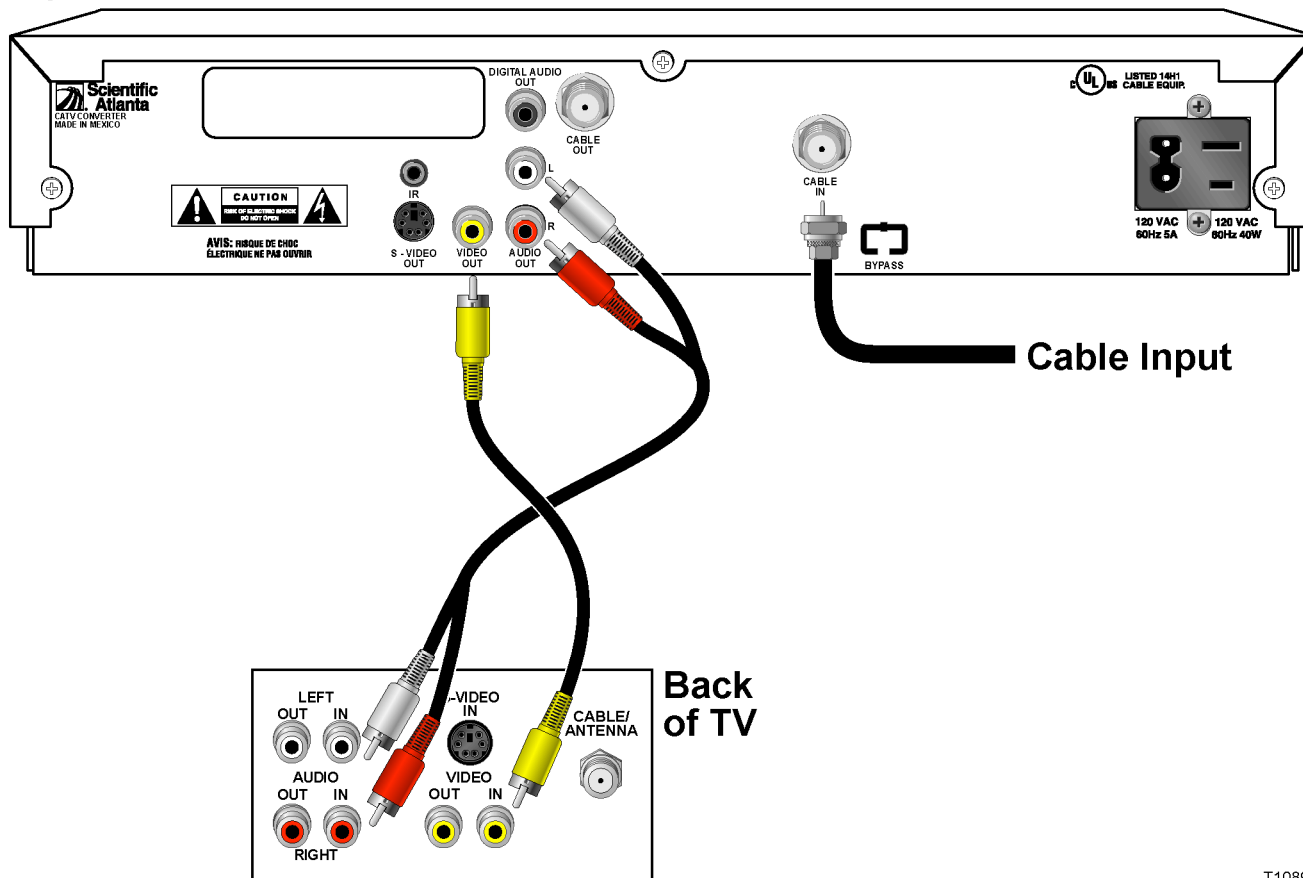

Connecting the Explorer® 2200™/3200™/3250™ to a Stereo TV

Explorer 2200/3200/3250

T10896