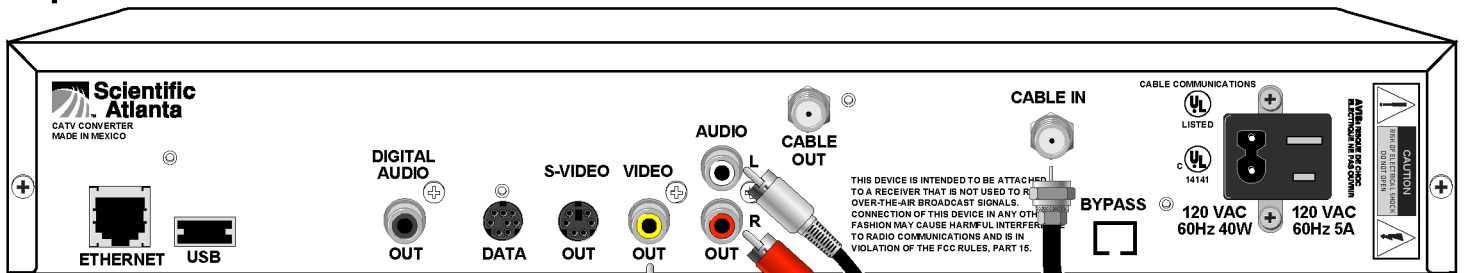

Connecting the Explorer® 2000™/3000™ to a Stereo TV, Stereo VCR and Stereo Receiver or Amplifier

Explorer 2000/3000

NOT IN REVIEWED MARKUPS

Back of Stereo Receiver/ Amplifier

Back of Stereo TV

Back of Stereo VCR