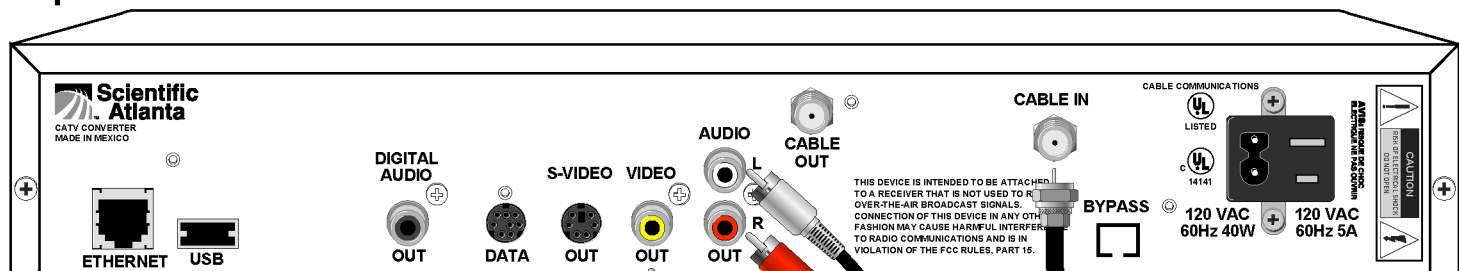

# Connecting the Explorer<sup>®</sup> 2000<sup>™</sup>/3000<sup>™</sup> to a Stereo TV

## Explorer 2000/3000

Cable Input