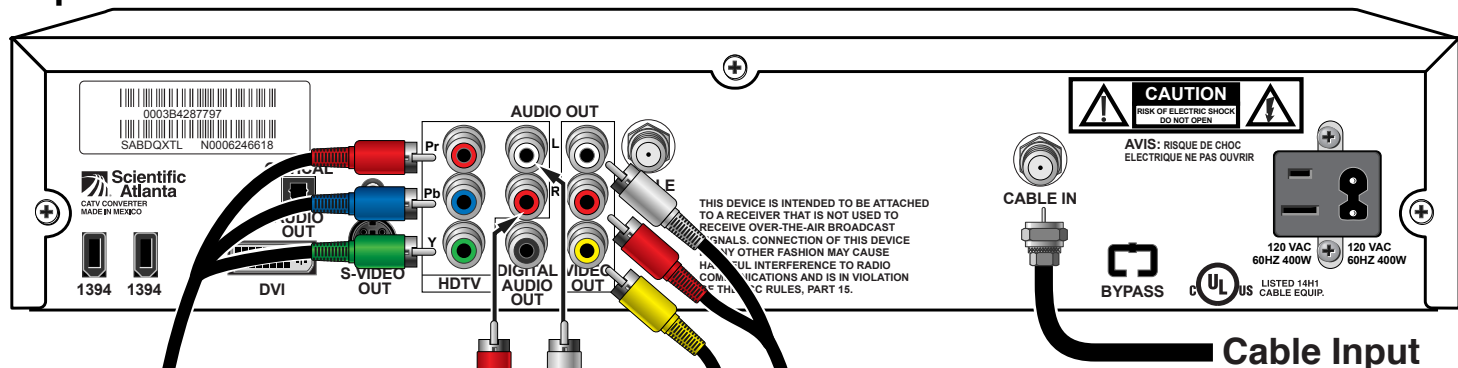

Connecting the Explorer® 3250HD™ to an HDTV and DVD Player

Explorer 3250HD

Cable Input

Back of HDTV