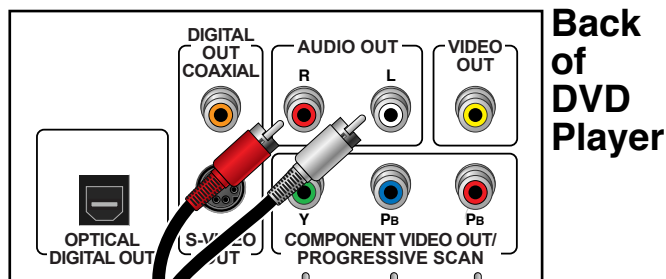

Connecting the Explorer® 3250HD™ to an HDTV and DVD Player

Explorer 3250HD

Cable Input

Back of HDTV