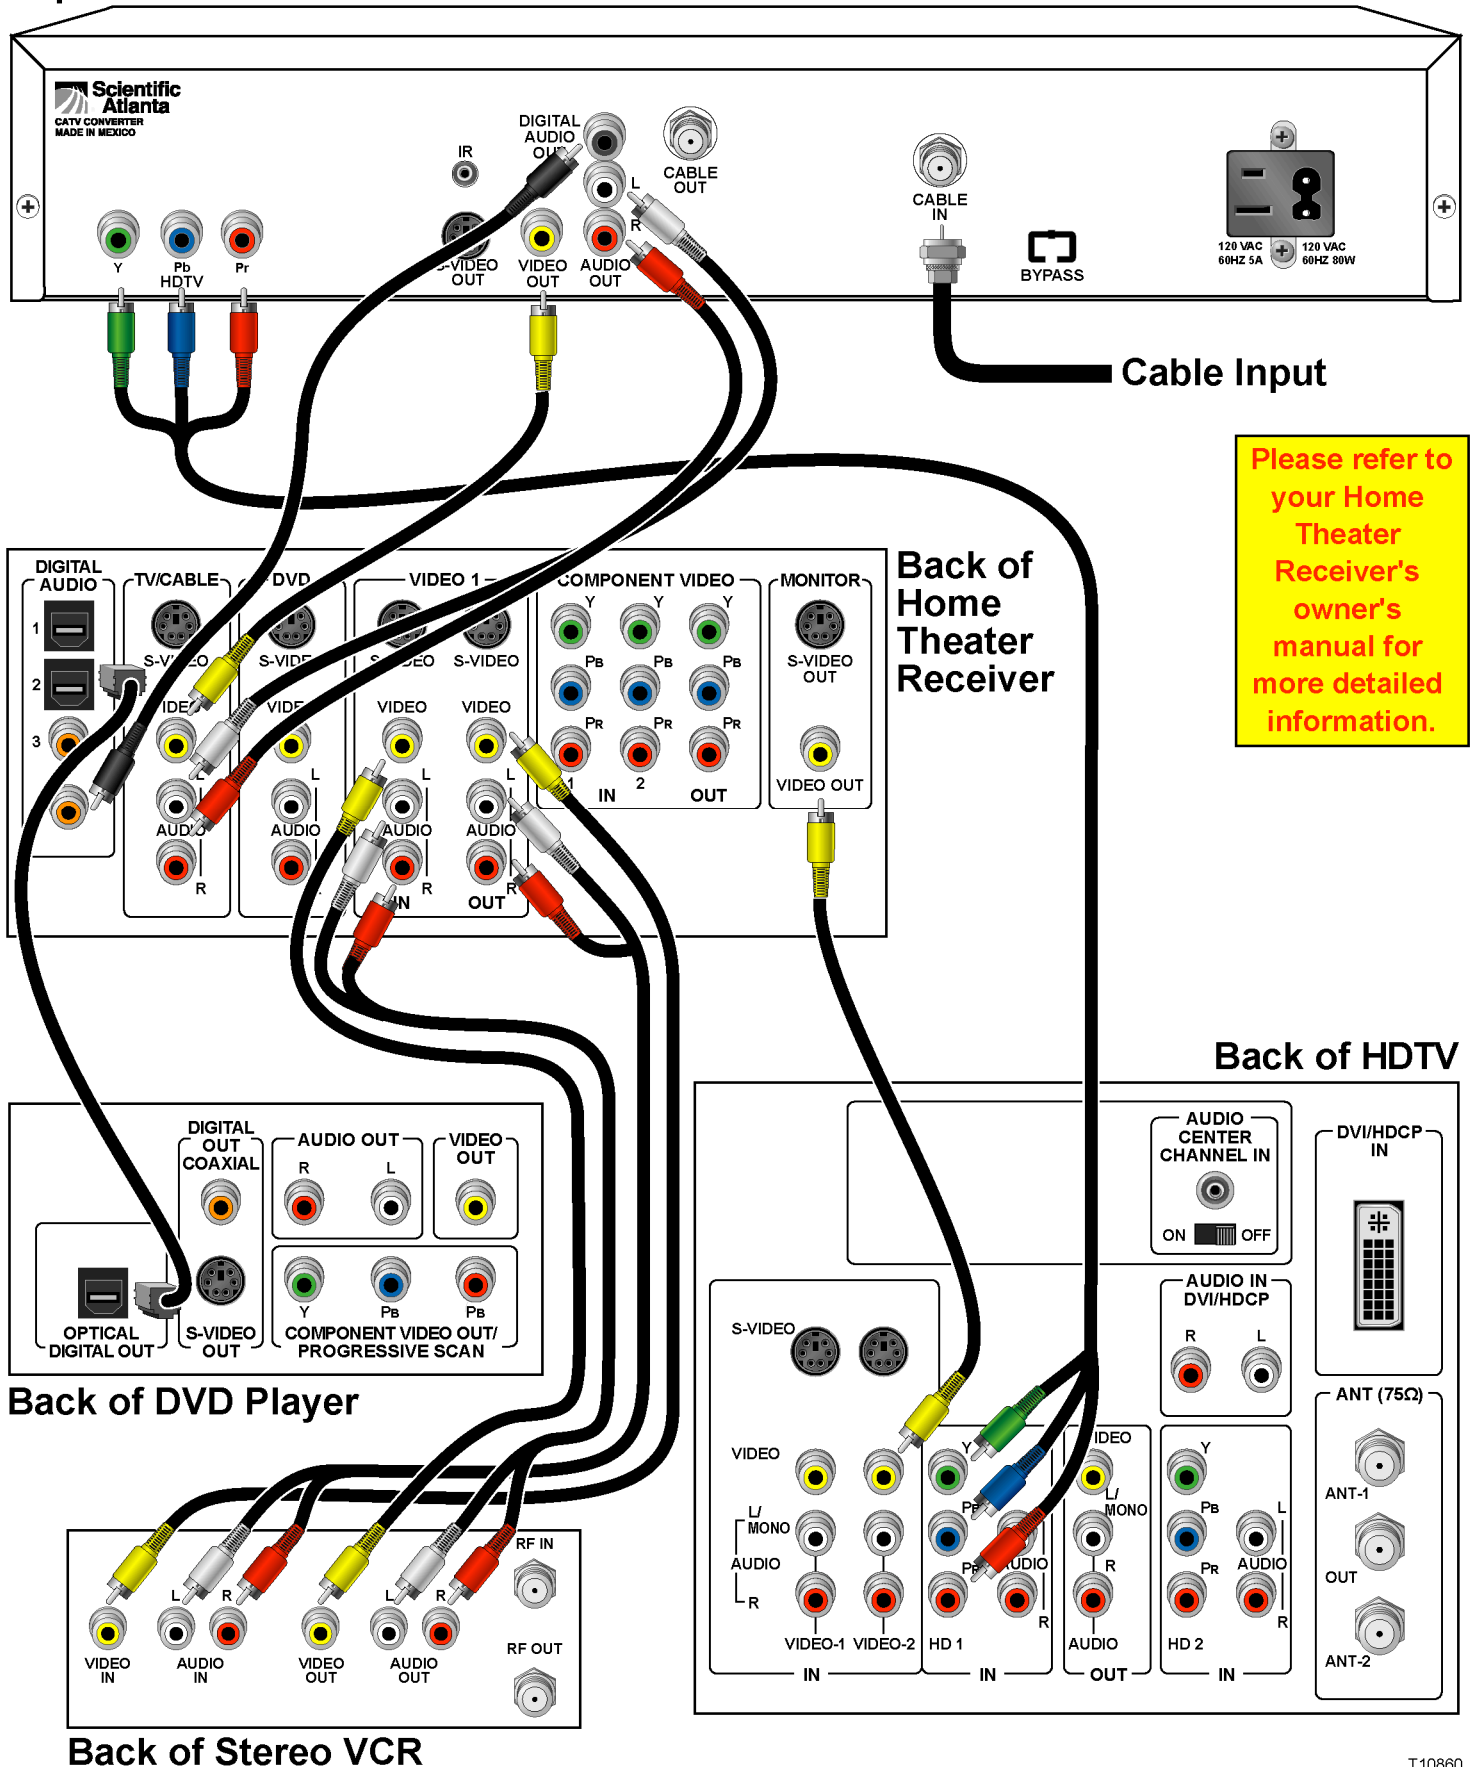

Connecting the Explorer[™] 3100HD[™] to a Home Theater System with HDTV and DVD

Explorer 3100HD

Please refer to your Home Theater Receiver's owner's manual for more detailed information.