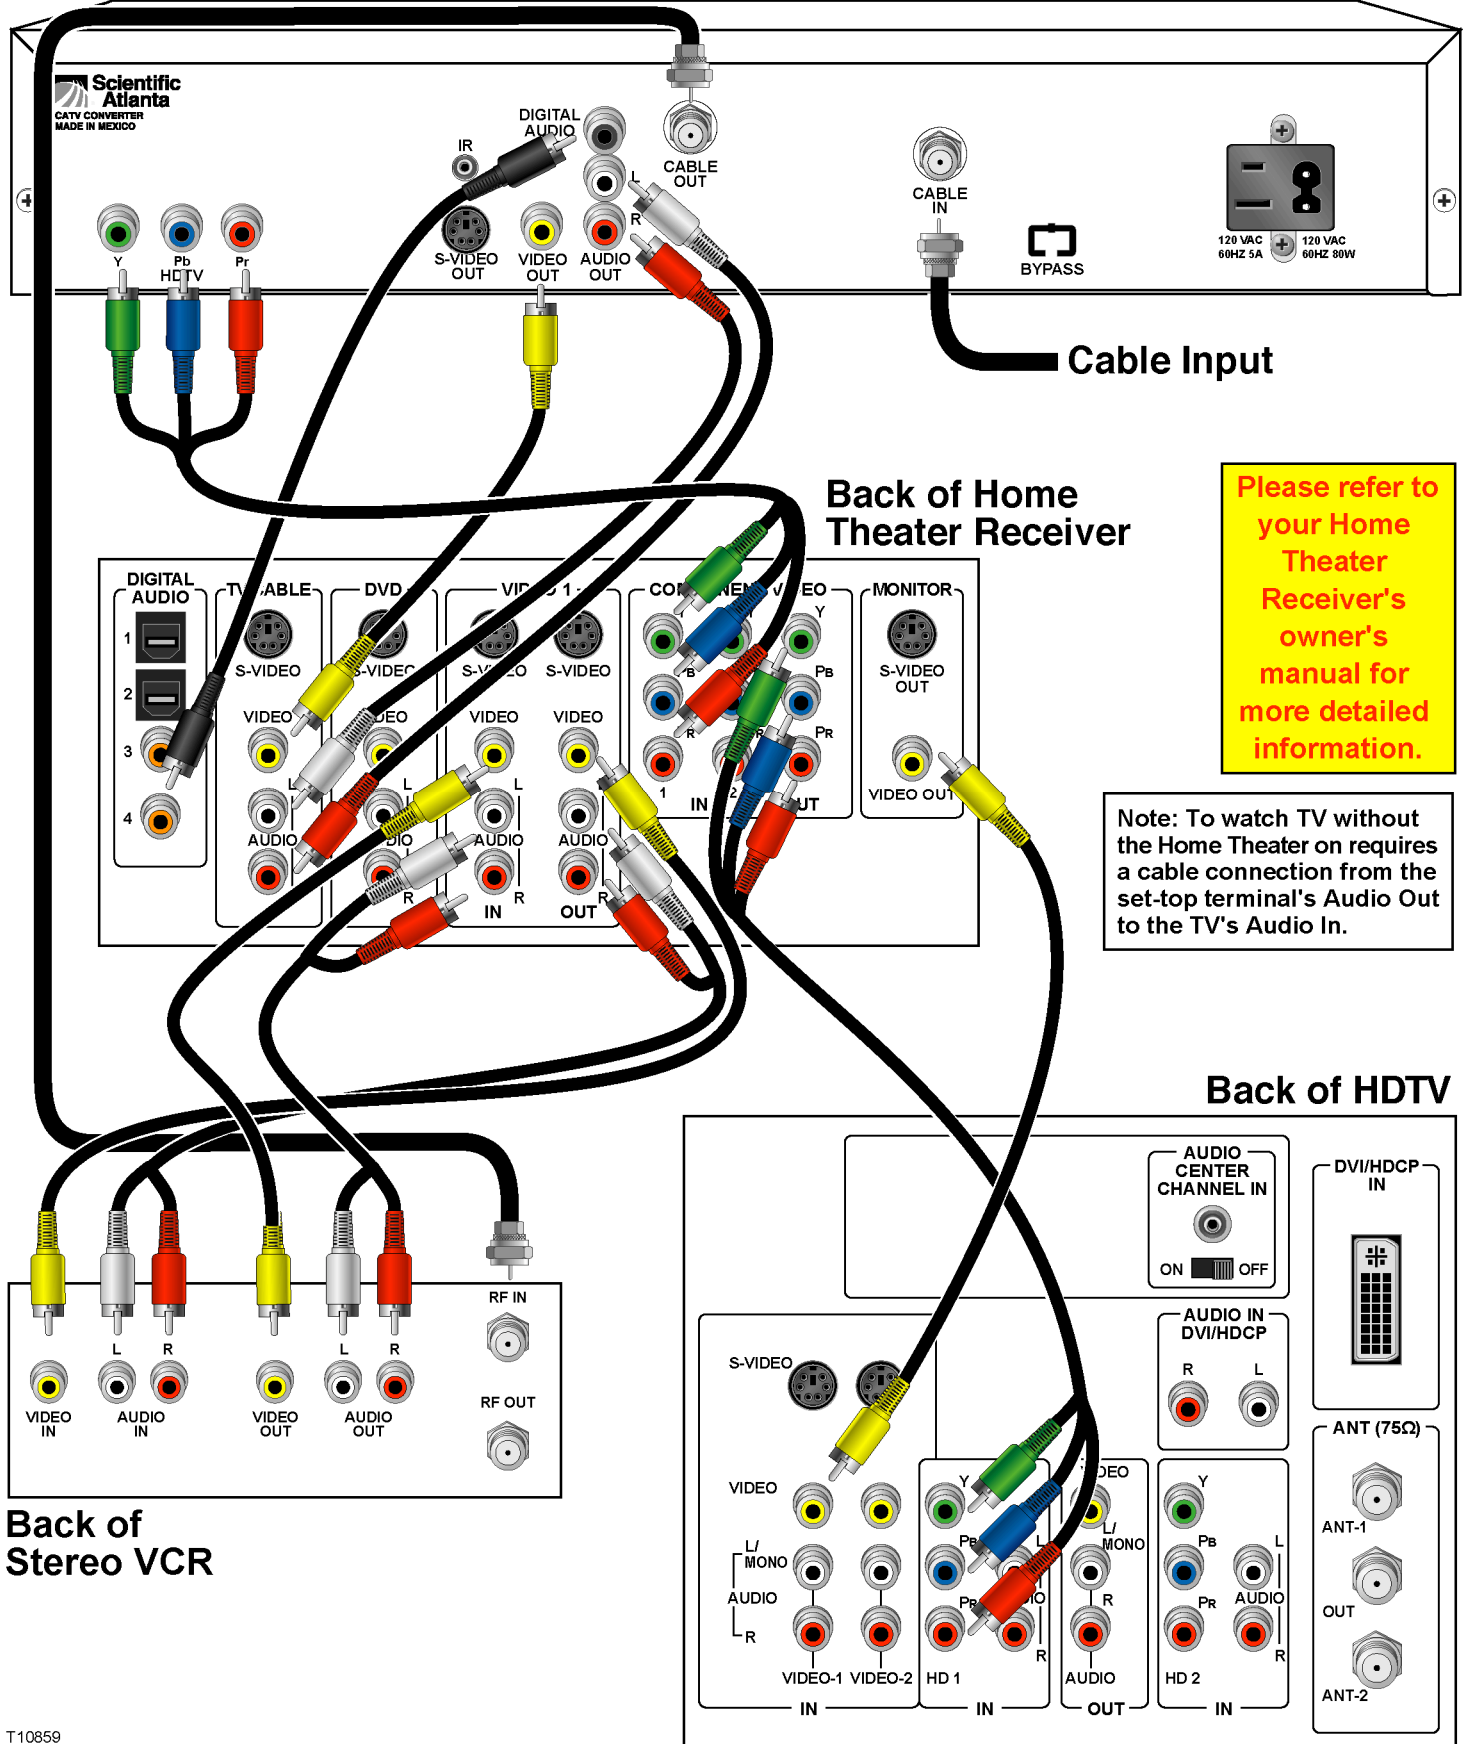

# Connecting the Explorer<sup>™</sup> 3100HD<sup>™™</sup> to a Home Theater System with HDTV

## Explorer 3100HD

Please refer to your Home Theater Receiver's owner's manual for more detailed information.

Note: To watch TV without the Home Theater on requires a cable connection from the set-top terminal's Audio Out to the TV's Audio In.